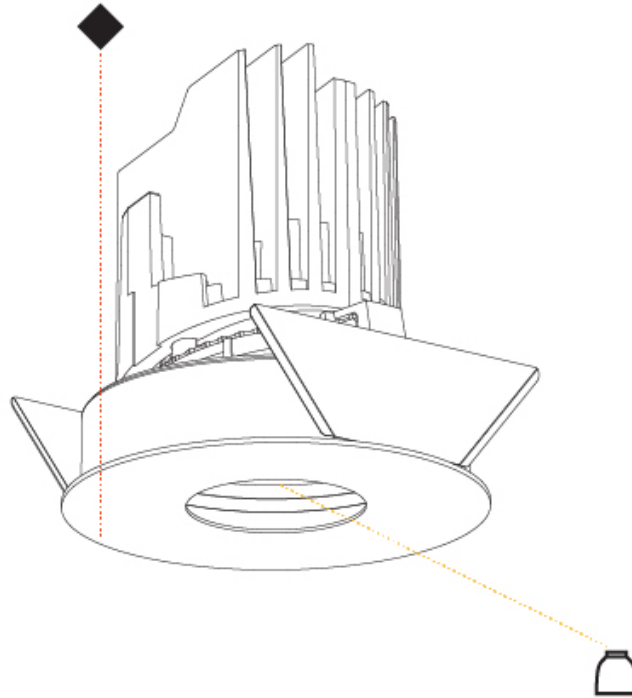

BIONIQ ROUND PINHOLE RECESSED

A35545-

PROJECT	_____
TYPE	_____
SPECIFIER	_____
QUANTITY	_____
DATE	_____

A