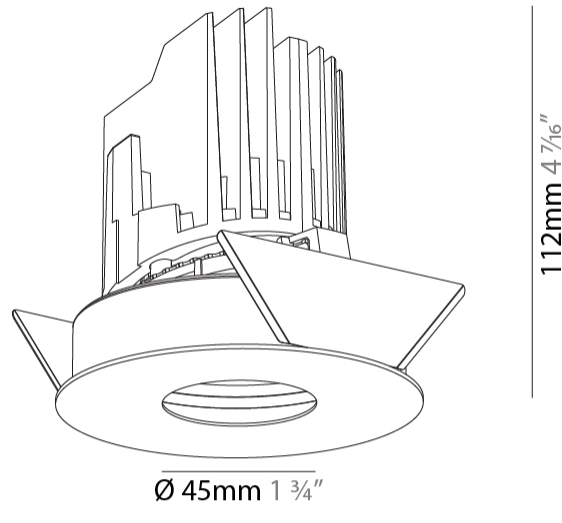

GENERAL

Series: Bioniq
Subseries: Bioniq Round Pinhole
Brand: Prolicht
Division: Architectural
Mounting Type: Recessed
Mounting Location: Ceiling
Subcategory: Downlight

PHYSICAL

Shape: Round
Diameter (mm): 107
Diameter (in): 4 3/16
Height (mm): 112
Height (in): 4 7/16
Ceiling Thickness (mm): 10 / 12.5 / 15
Ceiling Thickness (in): 3/8 or 1/2 or 9/16
Min. Recessing Depth (mm): 130
Min. Recessing Depth (in): 5 1/8
Light Distribution: Adjustable / Downlight
Weight (kg): 0.456
Weight (lbs): 1
Fixture Finish: SSR / BKV / CWI / CRY / HAB / UFT / ITA / RUA / FTG / MYG / LOD / PUS / FRO / FUP / KIA / POP / BLS / SPG / MEY / GOH / GUM / CHC / COM / ABZ / JAG / OBR / MOS / ROR
Fixture Material: Aluminum Die Cast
Cut-out Measurements: 98mm / 3 7/8"

ELECTRICAL

Lamp Type: LED (Zhaga Standard)
Total Output Wattage (W): 15
Dimming: Dali Dimming
Driver Included: No
Driver Location: Recessed Housing
Driver Type: Constant Current - 120Vac
Housing: See components
Input Voltage (V): 120
Constant Current (MA): 350

LED

Number of LEDs: 1
Color Temperature (°K): Warm Dim
Max. Delivered Lumen (lm): 760
Nominal Lumen (lm): 1140
CRI: >90 CRI
Lamp Life (hrs): 50000

OPTICAL

Reflector: 20 / 40 / 60
Adjustability: Rotational 355°, Tilt 30°

RATINGS AND CERTIFICATIONS

Certified By: Certified for North American Standards
IP rating: IP20

PROJECT
TYPE
SPECIFIER
QUANTITY
DATE