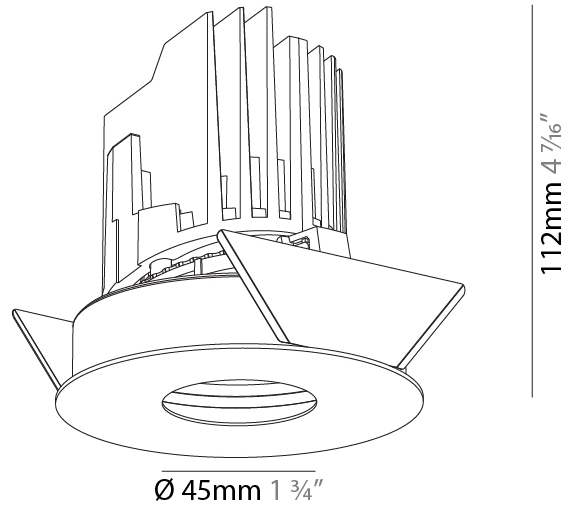

GENERAL

Series: Bioniq
Subseries: Bioniq Round Pinhole
Brand: Prolicht
Division: Architectural
Mounting Type: Recessed
Mounting Location: Ceiling
Subcategory: Downlight

PHYSICAL

Shape: Round
Diameter (mm): 107
Diameter (in): 4 ³/₁₆
Height (mm): 112
Height (in): 4 ⁷/₁₆
Ceiling Thickness (mm): 10 / 12.5 / 15
Ceiling Thickness (in): 3/8 or 1/2 or 9/16
Min. Recessing Depth (mm): 130
Min. Recessing Depth (in): 5 ¹/₈
Light Distribution: Adjustable / Downlight
Weight (kg): 0.47
Weight (lbs): 1.04
Fixture Finish: SSR / BKV / CWI / CRY / HAB / UFT / ITA / RUA / FTG / MYG / LOD / PUS / FRO / FUP / KIA / POP / BLS / SPG / MEY / GOH / GUM / CHC / COM / ABZ / JAG / OBR / MOS / ROR
Fixture Material: Aluminum Die Cast
Cut-out Measurements: 98mm / 3 7/8"

ELECTRICAL

Lamp Type: LED (Zhaga Standard)
Input Wattage (W): 15.5
Total Output Wattage (W): 14
Driver Included: No
Driver Location: Recessed Housing
Constant Current (MA): 350

LED

Number of LEDs: 1
Color Temperature (°K): 2700 / 3000 / 3500 / 4000
Max. Delivered Lumen (lm): 930 / 960 / 1009 / 1030
Nominal Lumen (lm): 1386 / 1438 / 1511 / 1542
CRI: >90 CRI

OPTICAL

Reflector: 20 / 40 / 60
Adjustability: Rotational 355°; Tilt 30°

RATINGS AND CERTIFICATIONS

Certified By: Certified for North American Standards
IP rating: IP20

PROJECT
TYPE
SPECIFIER
QUANTITY
DATE