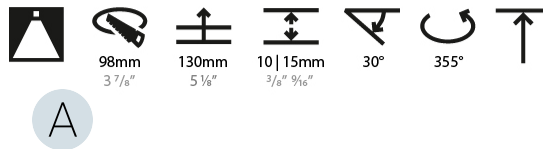

GENERAL

Series: Bioniq
Subseries: Bioniq Round Pinhole
Brand: Prolicht
Division: Architectural
Mounting Type: Recessed
Mounting Location: Ceiling
Subcategory: Downlight

PHYSICAL

Shape: Round
Diameter (mm): 107
Diameter (in): 4 3/16
Height (mm): 112
Height (in): 4 7/16
Ceiling Thickness (mm): 10 / 12.5 / 15
Ceiling Thickness (in): 3/8 or 1/2 or 9/16
Min. Recessing Depth (mm): 130
Min. Recessing Depth (in): 5 1/8
Light Distribution: Adjustable / Downlight
Weight (kg): 0.456
Weight (lbs): 1
Fixture Finish: SSR / BKV / CWI / CRY / HAB / UFT / ITA / RUA / FTG / MYG / LOD / PUS / FRO / FUP / KIA / POP / BLS / SPG / MEY / GOH / GUM / CHC / COM / ABZ / JAG / OBR / MOS / ROR
Fixture Material: Aluminum Die Cast
Cut-out Measurements: 98mm / 3 7/8"

ELECTRICAL

Lamp Type: LED (Zhaga Standard)
Total Output Wattage (W): 15
Dimming: Dali Dimming
Driver Included: No
Driver Location: Recessed Housing
Driver Type: Constant Current - 120Vac
Housing: See components
Input Voltage (V): 120
Constant Current (MA): 350

LED

Number of LEDs: 1
Color Temperature (°K): Warm Dim
Max. Delivered Lumen (lm): 760
Nominal Lumen (lm): 1140
CRI: >90 CRI
Lamp Life (hrs): 50000

OPTICAL

Reflector: 20 / 40 / 60
Adjustability: Rotational 355°, Tilt 30°

RATINGS AND CERTIFICATIONS

Certified By: Certified for North American Standards
IP rating: IP20

PROJECT
TYPE
SPECIFIER
QUANTITY
DATE